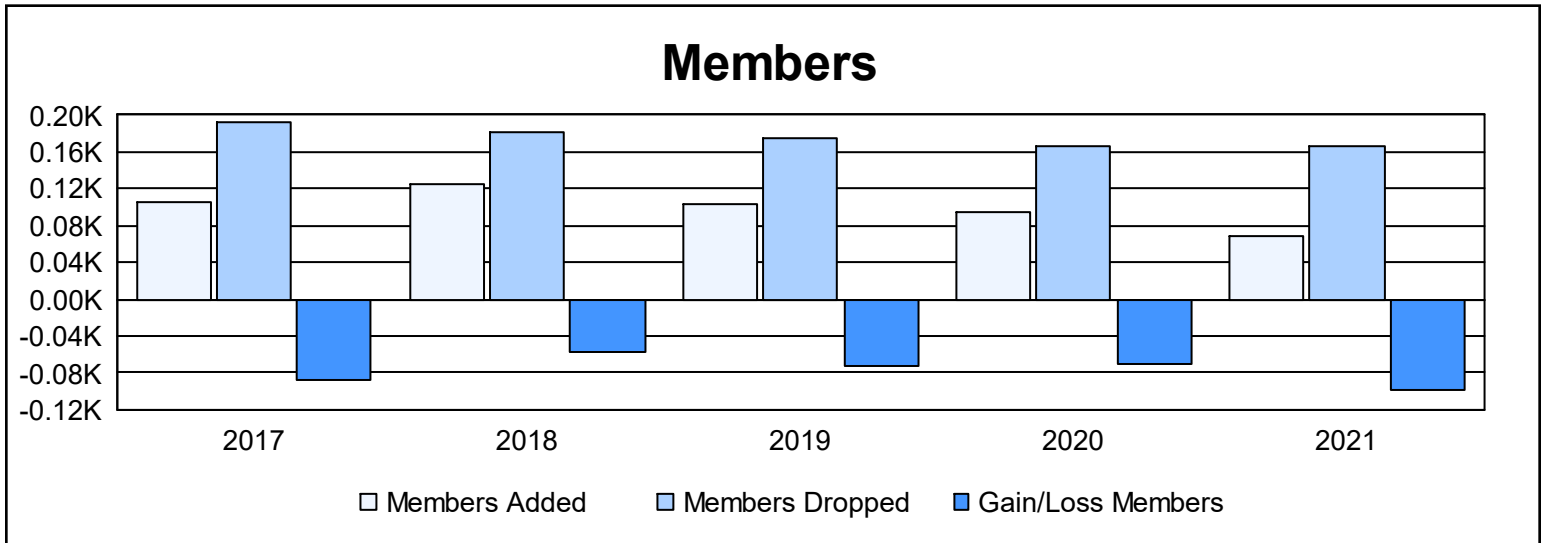

Year	New Clubs	Dropped Clubs	Gain/ Loss Clubs	New Members	Charter Members	Reinstate Members	Transfer Members	Total Member Added	Total Members Dropped	Gain/ Loss Members
2016-2017	0	1	-1	84	1	5	15	105	192	-87
2017-2018	1	1	0	92	21	1	10	124	182	-58
2018-2019	0	1	-1	89	3	4	7	103	176	-73
2019-2020	0	1	-1	82	1	6	6	95	166	-71
2020-2021	0	0	0	48	1	3	16	68	166	-98
<b>Average</b>	<b>0</b>	<b>1</b>	<b>-1</b>	<b>79</b>	<b>5</b>	<b>4</b>	<b>11</b>	<b>99</b>	<b>176</b>	<b>-77</b>

### Membership Composition June 2021 Cumulative