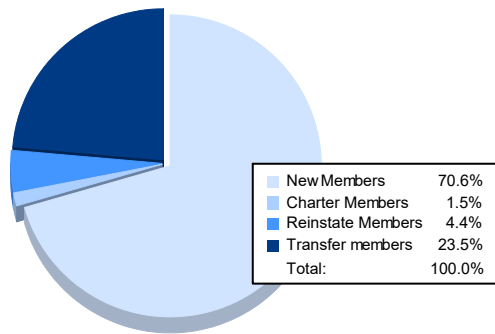

Year	New Clubs	Dropped Clubs	Gain/ Loss Clubs	New Members	Charter Members	Reinstate Members	Transfer Members	Total Member Added	Total Members Dropped	Gain/ Loss Members
2016-2017	0	1	-1	84	1	5	15	105	192	-87
2017-2018	1	1	0	92	21	1	10	124	182	-58
2018-2019	0	1	-1	89	3	4	7	103	176	-73
2019-2020	0	1	-1	82	1	6	6	95	166	-71
2020-2021	0	0	0	48	1	3	16	68	166	-98
<b>Average</b>	<b>0</b>	<b>1</b>	<b>-1</b>	<b>79</b>	<b>5</b>	<b>4</b>	<b>11</b>	<b>99</b>	<b>176</b>	<b>-77</b>

### Membership Composition June 2021 Cumulative