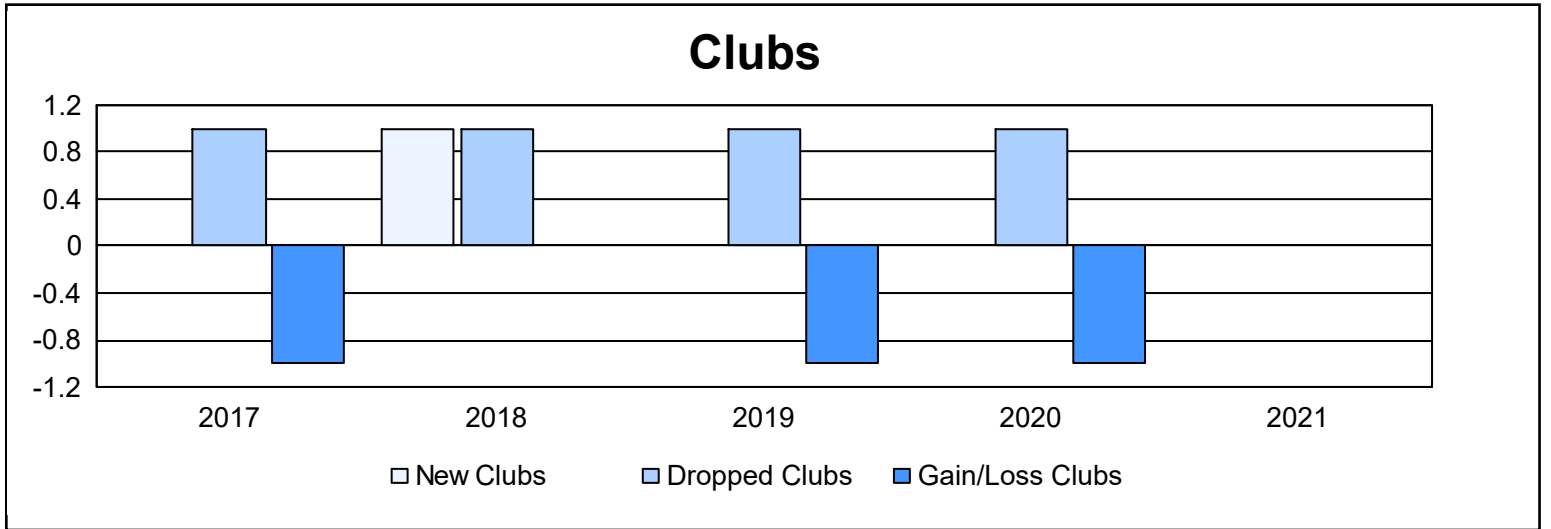

Year	New Clubs	Dropped Clubs	Gain/ Loss Clubs	New Members	Charter Members	Reinstate Members	Transfer Members	Total Member Added	Total Members Dropped	Gain/ Loss Members
2016-2017	0	1	-1	84	1	5	15	105	192	-87
2017-2018	1	1	0	92	21	1	10	124	182	-58
2018-2019	0	1	-1	89	3	4	7	103	176	-73
2019-2020	0	1	-1	82	1	6	6	95	166	-71
2020-2021	0	0	0	48	1	3	16	68	166	-98
<b>Average</b>	<b>0</b>	<b>1</b>	<b>-1</b>	<b>79</b>	<b>5</b>	<b>4</b>	<b>11</b>	<b>99</b>	<b>176</b>	<b>-77</b>

### Membership Composition June 2021 Cumulative